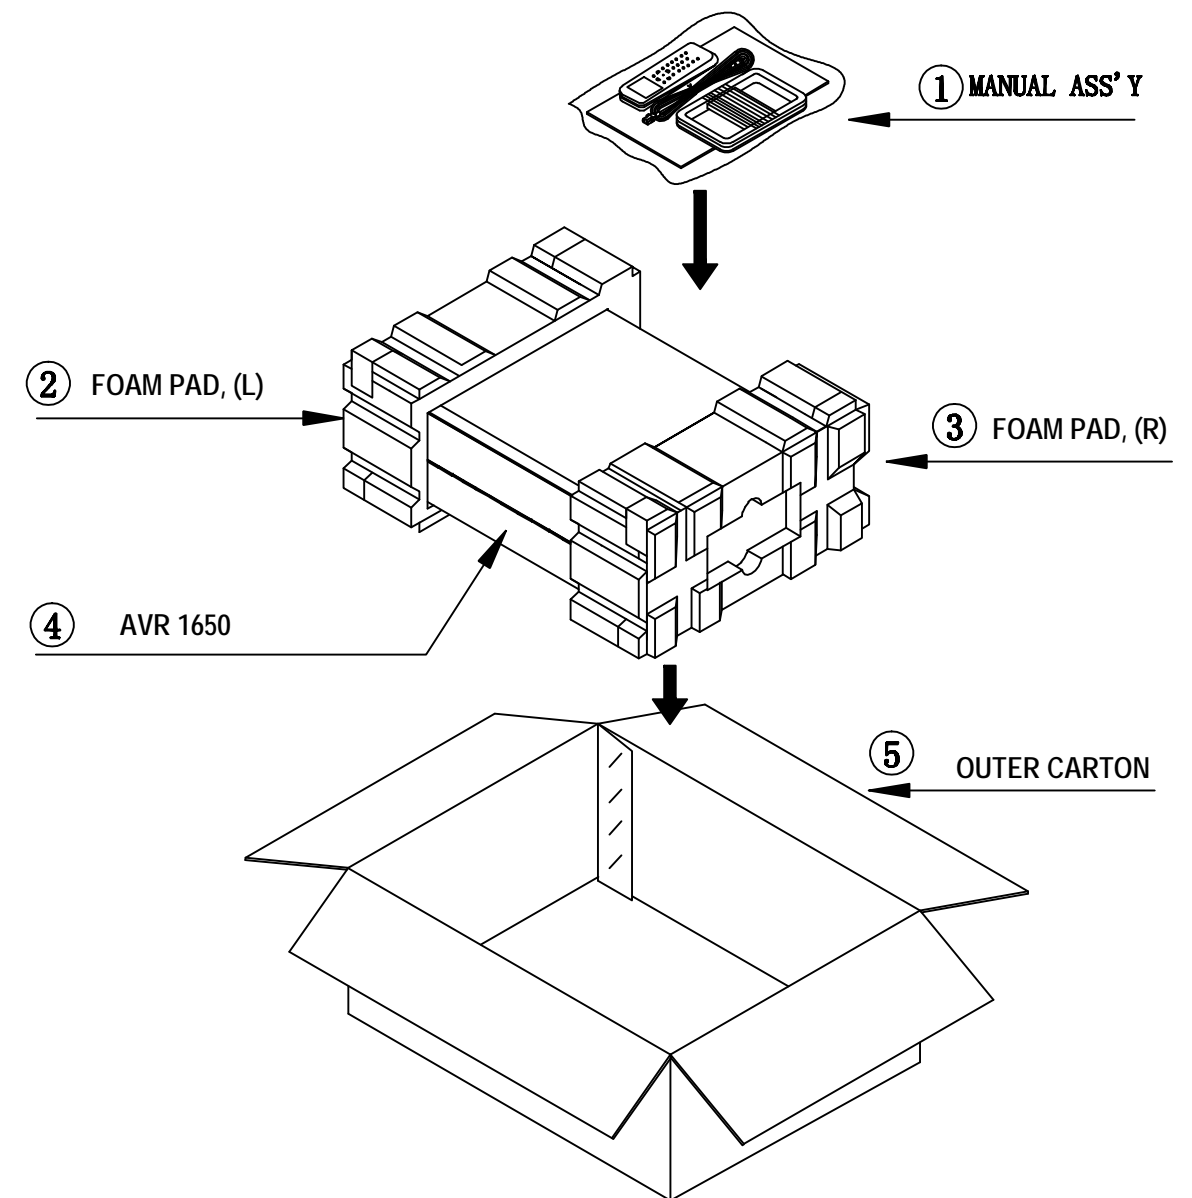

1. Instruction manual ass'y - Accessories

NO	DESCRIPTION	PARTS NO.	Qty
1	POLY BAG		1
2	CARD WARRANTY	CQE1A172K	1
3	ANT, AM LOOP	CSA1A032Z	1
4	BATTERY		3
5	CORD, POWER	CJA2A070Z	1
6	REMOCON ASS'Y	CARTAVR1650-HK	1
7	SHEET, QUICK START GUIDE		1
8	FM 1 POL. ANT(UL)	CSA1A019Z	1
9	MICRO PHONE ASS'Y	CJXAVR365MICRO	1
10	SHEET, IMPORTANT		1
11	STAPLE		3

2. Package Drawing

NO	DESCRIPTION	PART NO.	Qty
1	MANUAL ASS'Y		1
2	FOAM PAD, (L)	CPS5A564	1
3	FOAM PAD, (R)	CPS5A565	1
4	AVR 1650		1
5	BOX, OUT CARTON	CPG1A937X	1