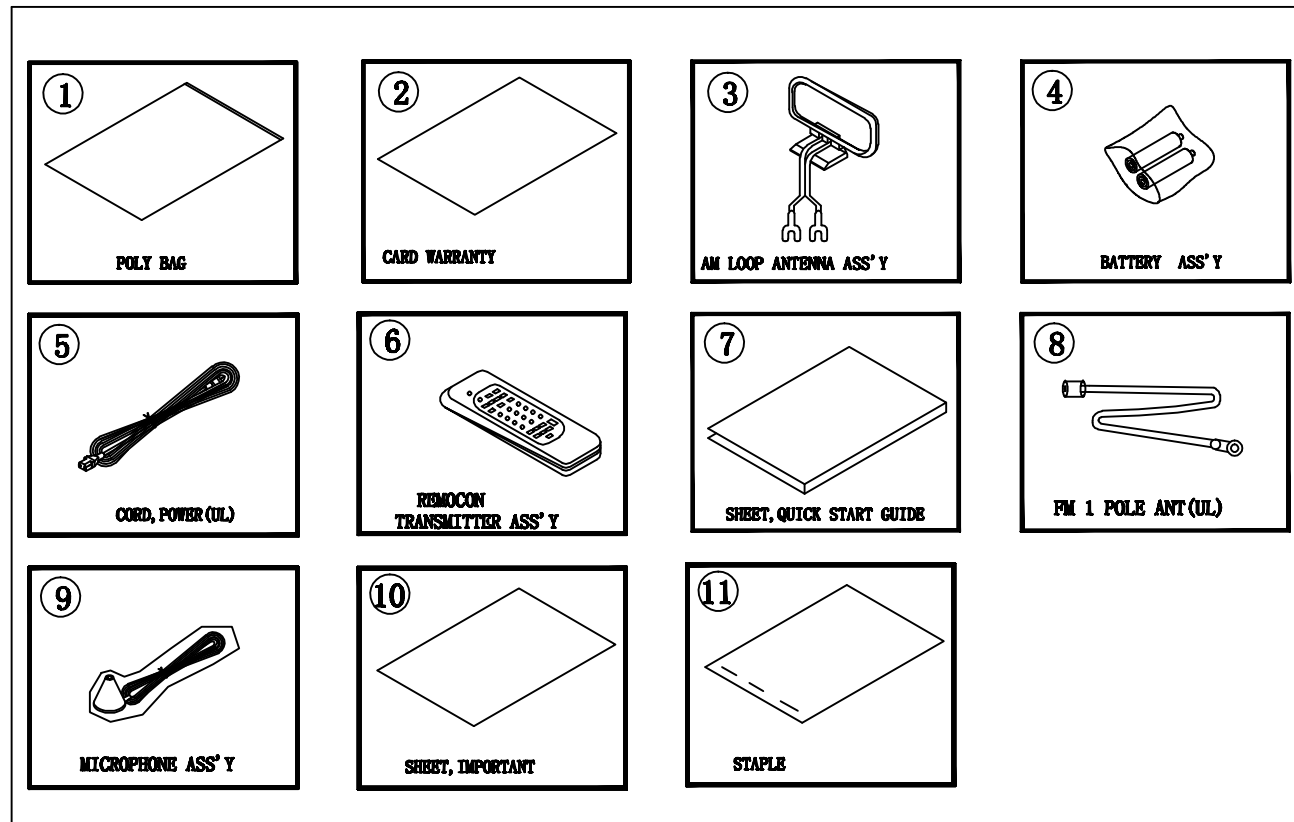

1. Instruction manual ass'y - Accessories

NO	DESCRIPTION	PARTS NO.	Qty
1	POLY BAG		1
2	CARD WARRANTY	CQE1A172K	1
3	ANT, AM LOOP	CSA1A032Z	1
4	BATTERY		3
5	CORD, POWER	CJA2A070Z	1
6	REMOCON ASS'Y	CARTAVR1650-HK	1
7	SHEET, QUICK START GUIDE		1
8	FM 1 POL. ANT(UL)	CSA1A019Z	1
9	MICRO PHONE ASS'Y	CJXAVR365MICRO	1
10	SHEET, IMPORTANT		1
11	STAPLE		3